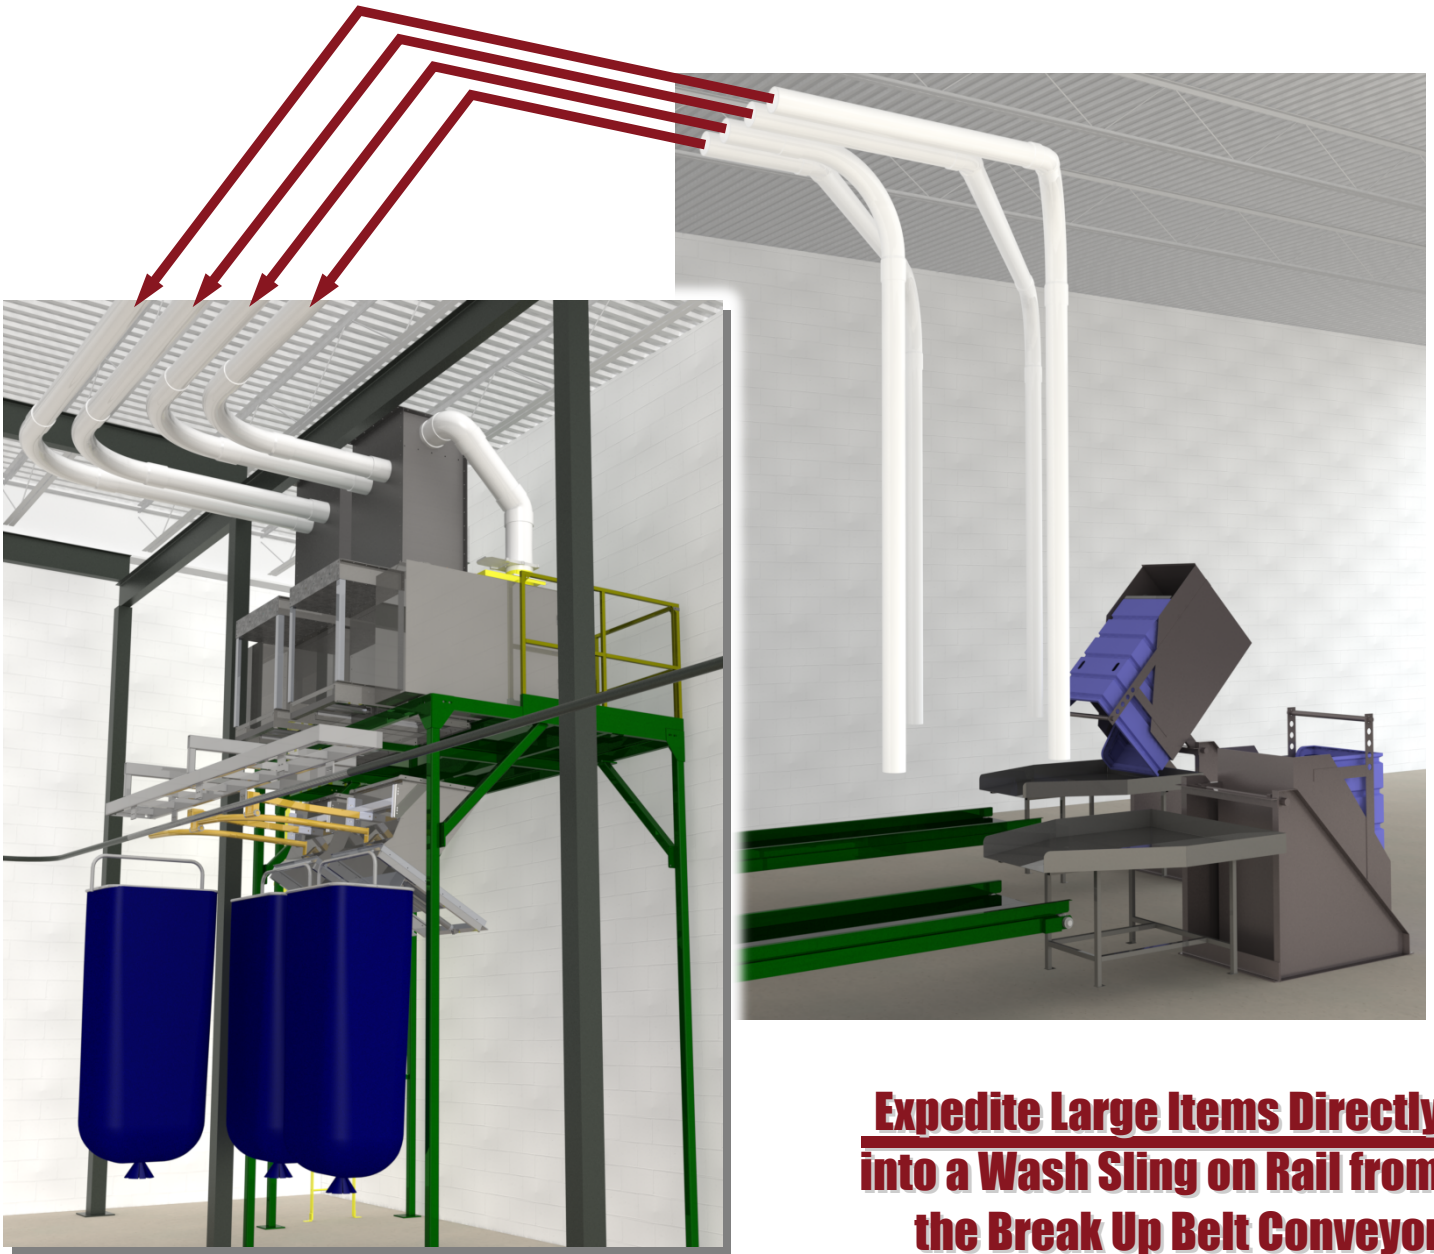

Expeditor

MADE IN AMERICA

Automation
Dynamics

**Expedite Large Items Directly
into a Wash Sling on Rail from
the Break Up Belt Conveyor**