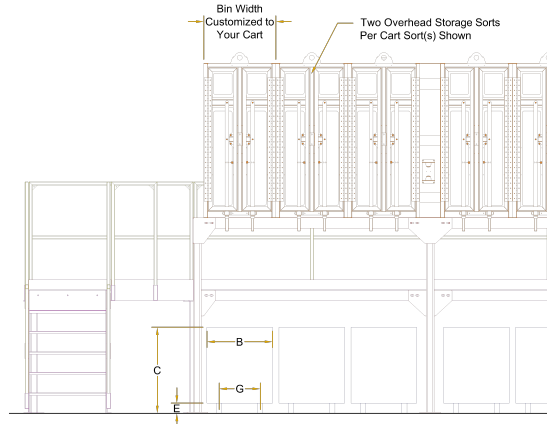

## Customized Overhead Storage to Fit Your Unique Sort System!

Example Plan Layout

Example Front Elevation

Example Bin Section

Example Front Elevation

Example Bin Section

MADE IN THE USA by: **Automation Dynamics**  
Call Us Toll Free: (877) 482-7200  
www.adllc.com