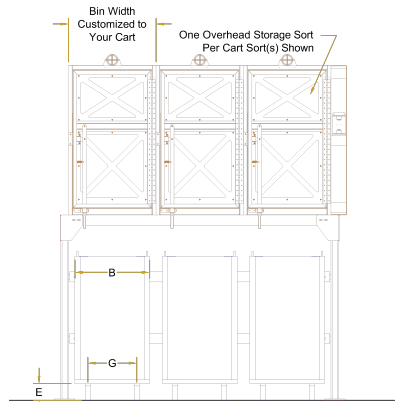

Example Plan Layout

Example Front Elevation